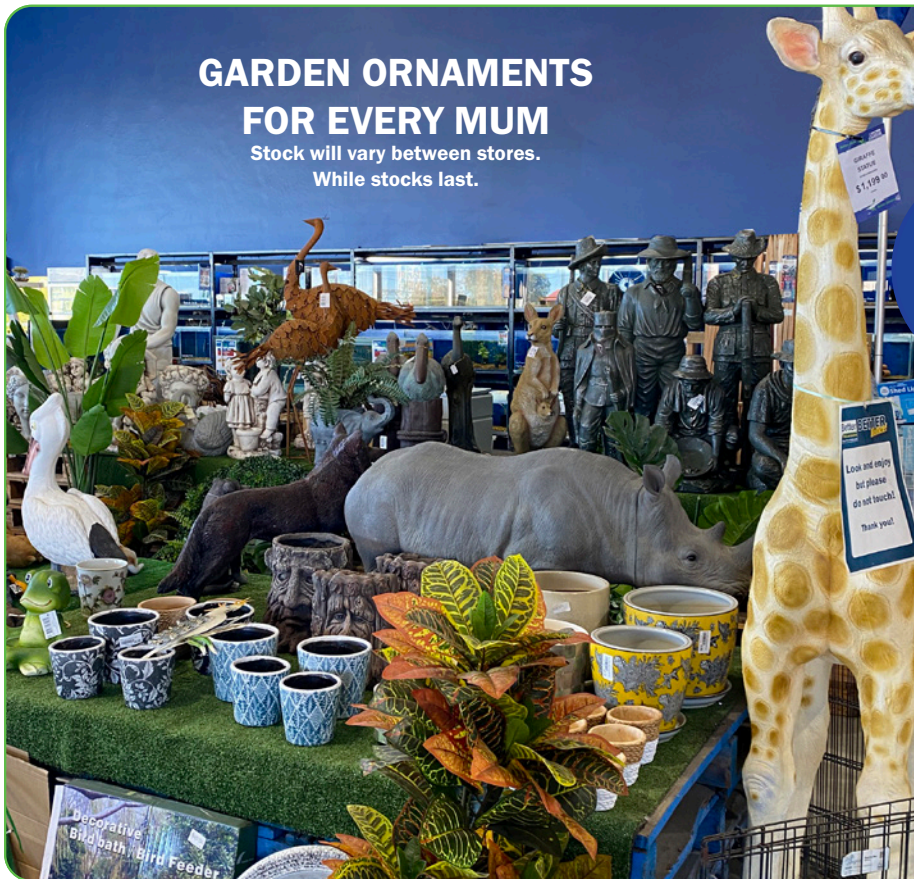

GARDEN ORNAMENTS FOR EVERY MUM

Stock will vary between stores. While stocks last.

BAILEYS INDOOR POTTING MIX 15L $12.95