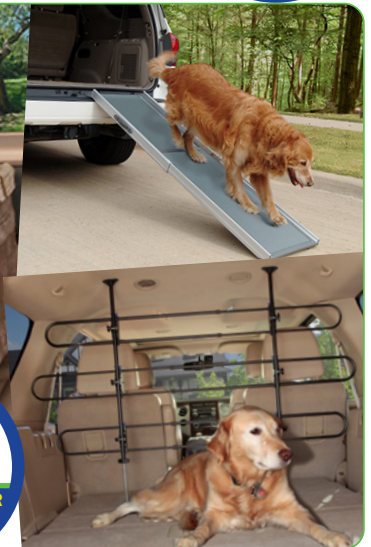

SAVE 25%
NOW \$71.63

EZYDOG Drive Hammock Seat Cover

SAVE 25%
NOW \$84.19

HAPPY RIDE Entire Range

SAVE 10%
QUILTED BOOSTER SEAT UP TO 11KG
NOW \$103.05

CANINE CARE Tie Out Stakes & Cables Entire Range

SAVE 10%
FATURED STAKE
NOW \$17.33